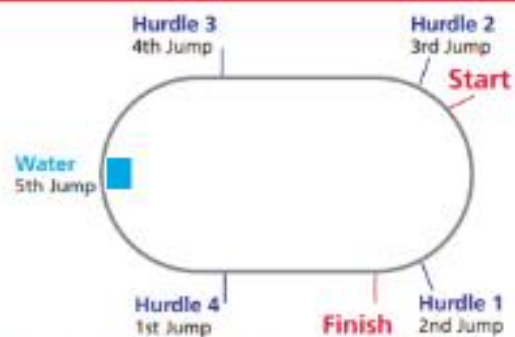

INSIDE WATER JUMP

OUTSIDE WATER JUMP

3000m Senior Men

3000m Senior Men

2000m Junior Men

2000m Junior Men

1500m Youths

1500m Youths

UK Calculations for the 1k and 2k points in the 3000m and approx start lines for all three races assume a Water Jump lap of 394m. Barrier heights Men – 91.4cm, Women – 76.2cm.

Calculations for the 1k and 2k points in the 3000m and approx start lines for all three races assume a Water Jump lap of 420m. Barrier heights Men – 91.4cm, Women – 76.2cm.