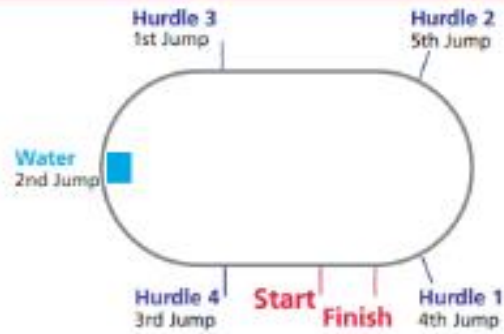

INSIDE WATER JUMP

OUTSIDE WATER JUMP

3000m Senior Men

3000m Senior Men

2000m Junior Men

2000m Junior Men

1500m Youths

1500m Youths

UK Calculations for the 1k and 2k points in the 3000m and approx start lines for all three races assume a Water Jump lap of 394m. Barrier heights Men – 91.4cm, Women – 76.2cm.

Calculations for the 1k and 2k points in the 3000m and approx start lines for all three races assume a Water Jump lap of 420m. Barrier heights Men – 91.4cm, Women – 76.2cm.