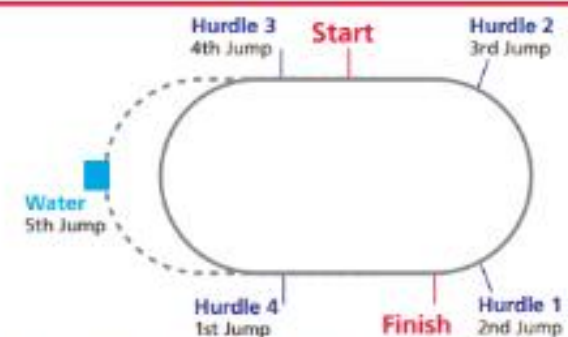

INSIDE WATER JUMP

OUTSIDE WATER JUMP

3000m Senior Men

3000m Senior Men

2000m Junior Men

2000m Junior Men

1500m Youths

1500m Youths

UK Calculations for the 1k and 2k points in the 3000m and approx start lines for all three races assume a Water Jump lap of 394m. Barrier heights Men – 91.4cm, Women – 76.2cm.

Calculations for the 1k and 2k points in the 3000m and approx start lines for all three races assume a Water Jump lap of 420m. Barrier heights Men – 91.4cm, Women – 76.2cm.