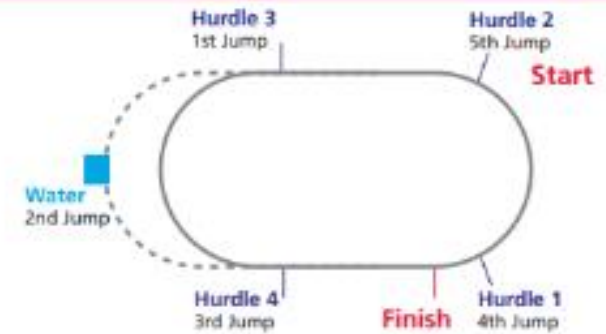

INSIDE WATER JUMP

OUTSIDE WATER JUMP

3000m Senior Men

3000m Senior Men

2000m Junior Men

2000m Junior Men

1500m Youths

1500m Youths

UK Calculations for the 1k and 2k points in the 3000m and approx start lines for all three races assume a Water Jump lap of 394m. Barrier heights Men – 91.4cm, Women – 76.2cm.

Calculations for the 1k and 2k points in the 3000m and approx start lines for all three races assume a Water Jump lap of 420m. Barrier heights Men – 91.4cm, Women – 76.2cm.