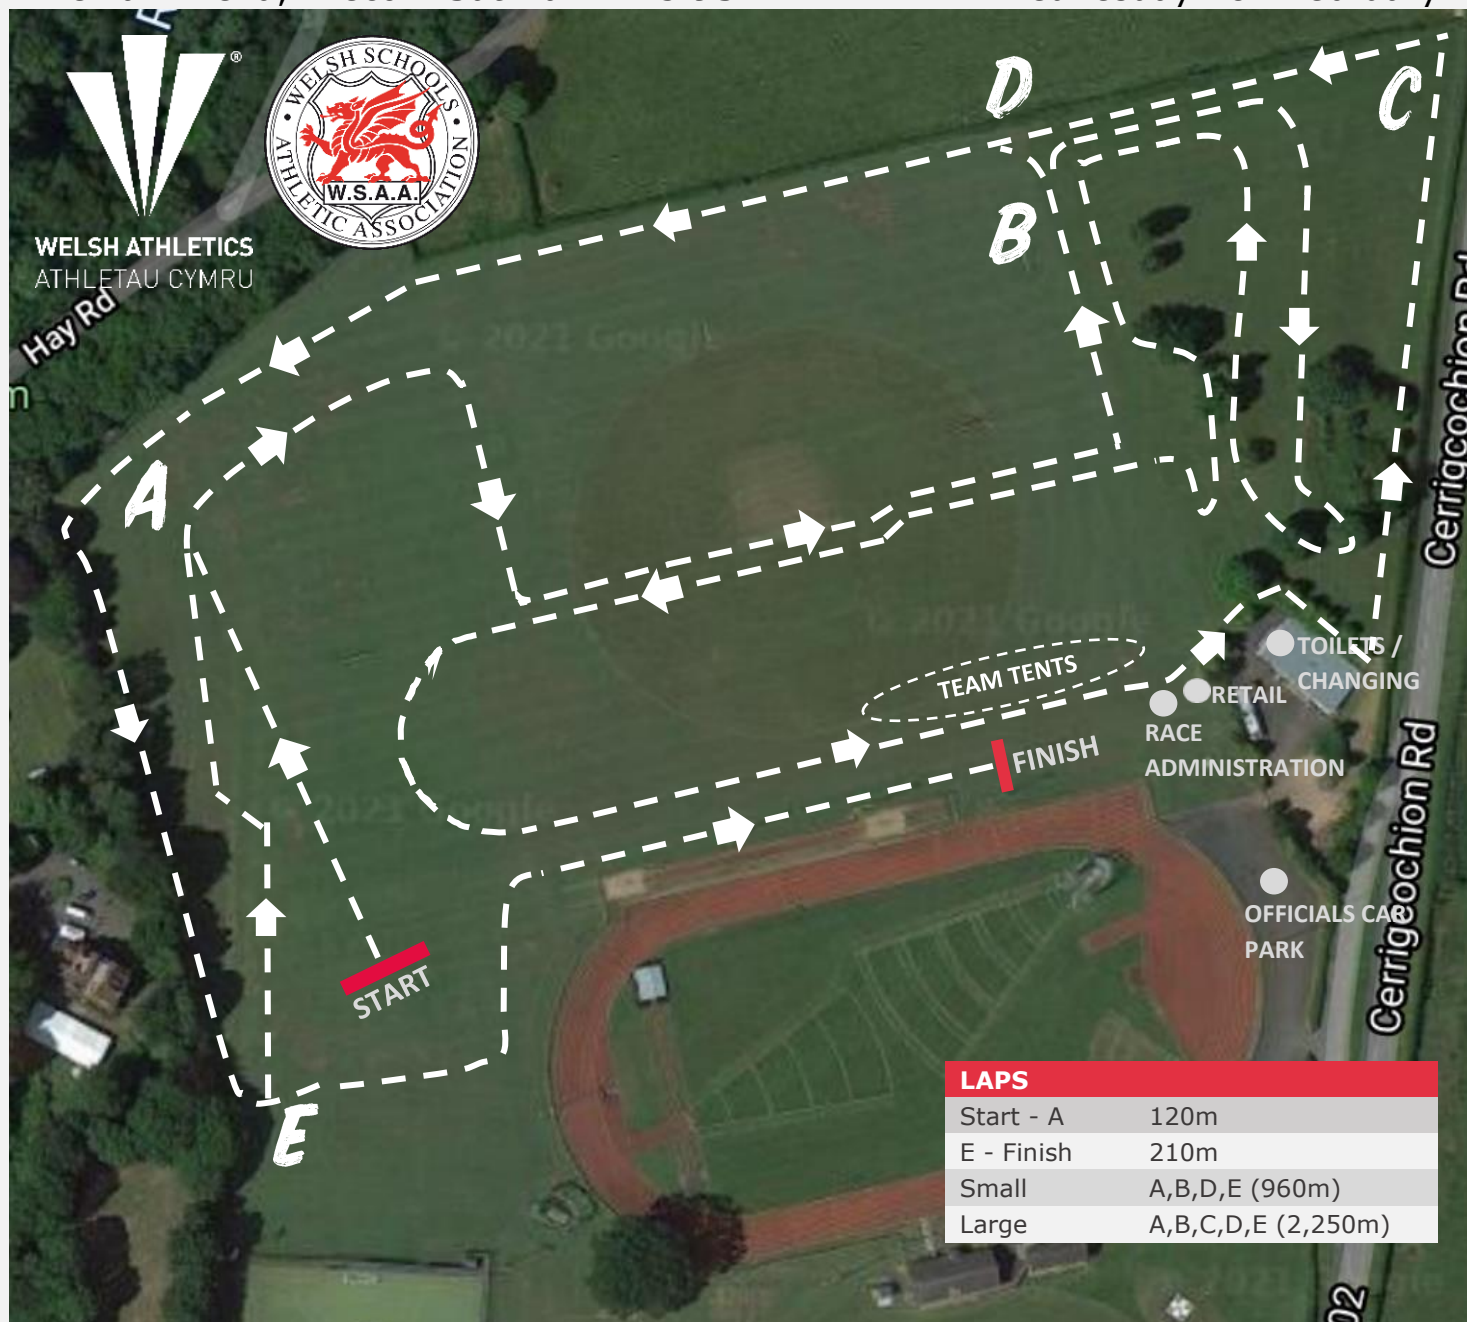

2024 WELSH SCHOOLS NATIONAL CROSS COUNTRY CHAMPIONSHIPS

Penlan Arena, Brecon: Sat Nav: LD3 9SR

Wednesday 28th February

LAPS	
Start - A	120m
E - Finish	210m
Small	A,B,D,E (960m)
Large	A,B,C,D,E (2,250m)

RACE	TIME	AGE GROUP	COURSE	DISTANCE
1	13:00	Junior Girls	Start, 1 Small, 1 Large Lap, Finish	3,540m
2	13:20	Junior Boys	Start, 2 Small, 1 Large Lap, Finish	4,500m
3	13:40	Senior Girls	Start, 2 Large Laps, Finish	4,830m
4	14:05	Year 7 Boys	Start, 1 Large Lap, Finish	2,580m
5	14:20	Year 7 Girls	Start, 1 Large Lap, Finish	2,580m
6	14:35	Senior Boys	Start, 1 Small, 2 Large Laps, Finish	5,790m
7	15:00	Middle Girls	Start, 2 Small, 1 Large Lap, Finish	4,500m
8	15:20	Middle Boys	Start, 1 Small, 2 Large Laps, Finish	5,790m