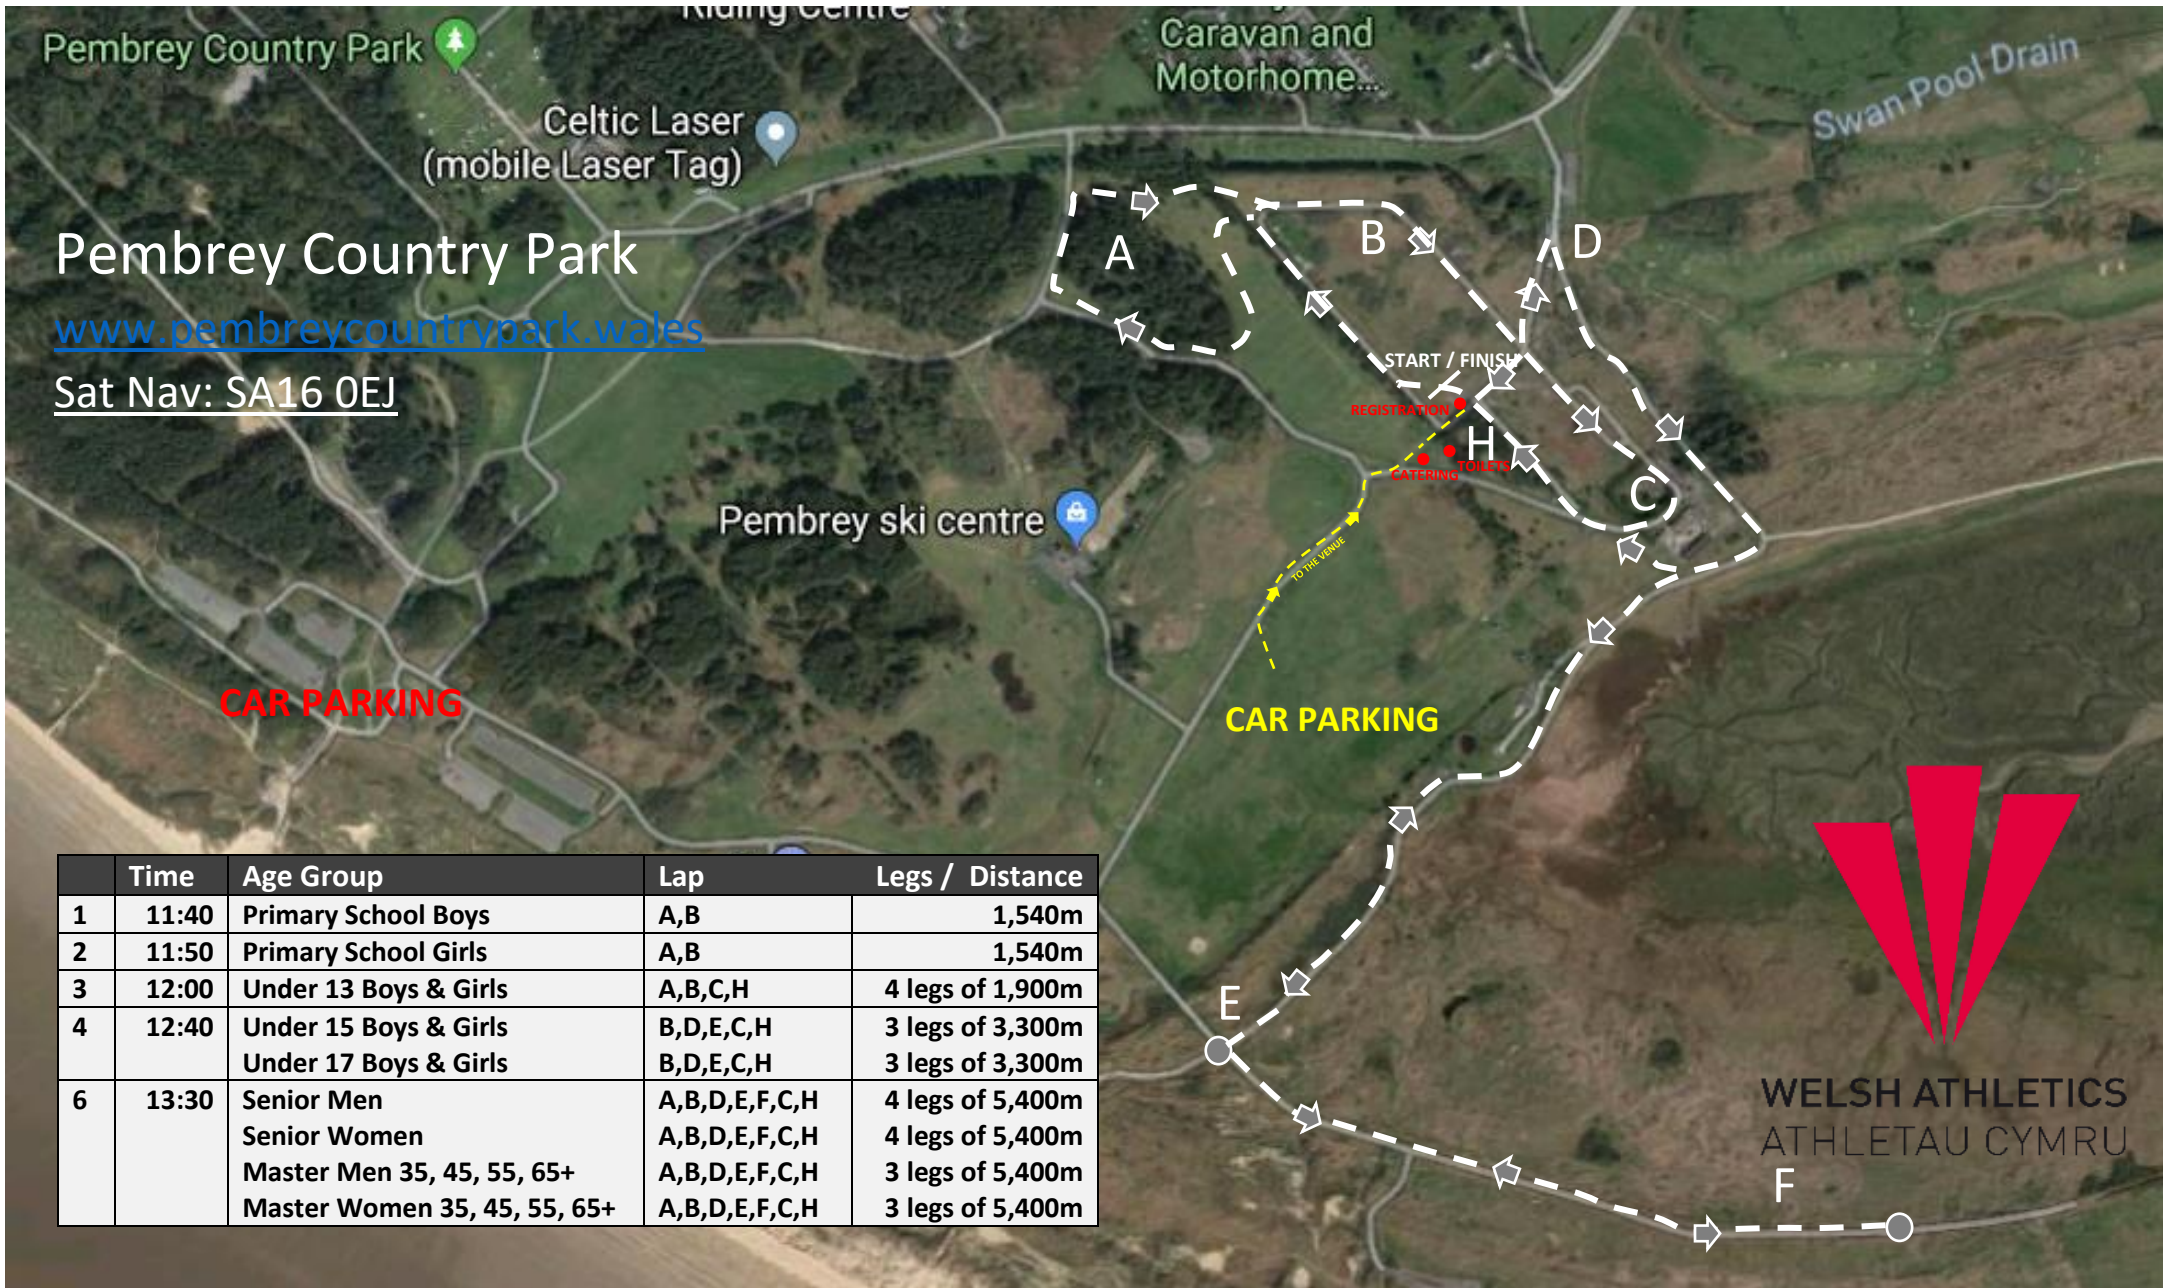

WELSH ROAD RELAY CHAMPIONSHIPS 2022 INC THE RUN WALES SOCIAL RELAYS

Pembrey Country Park, Llanelli, Carmarthenshire

Saturday 24th September

Pembrey Country Park

www.pembreycountrypark.wales

Sat Nav: SA16 0EJ

CAR PARKING

CAR PARKING

	Time	Age Group	Lap	Legs / Distance
1	11:40	Primary School Boys	A,B	1,540m
2	11:50	Primary School Girls	A,B	1,540m
3	12:00	Under 13 Boys & Girls	A,B,C,H	4 legs of 1,900m
4	12:40	Under 15 Boys & Girls	B,D,E,C,H	3 legs of 3,300m
		Under 17 Boys & Girls	B,D,E,C,H	3 legs of 3,300m
6	13:30	Senior Men	A,B,D,E,F,C,H	4 legs of 5,400m
		Senior Women	A,B,D,E,F,C,H	4 legs of 5,400m
		Master Men 35, 45, 55, 65+	A,B,D,E,F,C,H	3 legs of 5,400m
		Master Women 35, 45, 55, 65+	A,B,D,E,F,C,H	3 legs of 5,400m