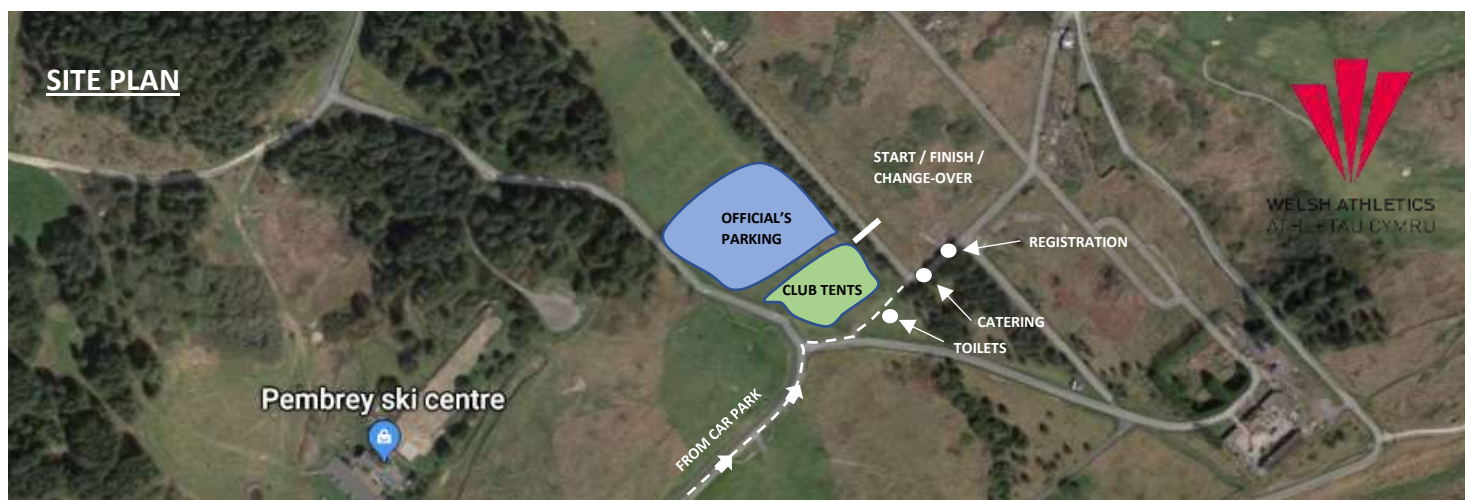

Welsh Road Relay Championships 2019

Pembrey Country Park, Llanelli, Carmarthenshire SA16 0EJ

Sunday 15th September

Venue

Pembrey Country Park is a 520 acre site made up of grassland and woodland adjacent to the 8 mile stretch of Cefn Sidan beach, with a network of roads/cycle paths connecting its facilities.

The Race HQ is based at the new 'National Closed Road Cycling Circuit' where there are toilets available. Limited changing facilities are available at the Pembrey Ski Centre. There is an area for club tents near the start / finish / change-over area. Refreshments are available near the registration marquee as marked on the site plan above.

Car parking charges are as follows; Up to 2hrs £3, All Day £5.50

Course

The relay route is on tarmac traffic free roads and paths around the national closed road cycling circuit and surrounding parkland. There are a number of small tarmac speed bumps positioned on the loop. These will be sign posted and chalk will identify them at floor level. **IT IS THE ATHLETES RESPONSIBILITY TO FAMILIARISE THEMSELVES WITH THE COURSE PRIOR TO THEIR RACE.**

Marshalls will be positioned around the course and will make every effort to inform other park users of the event, however please be alert to the public who equally have a right to use the roads/pathways.